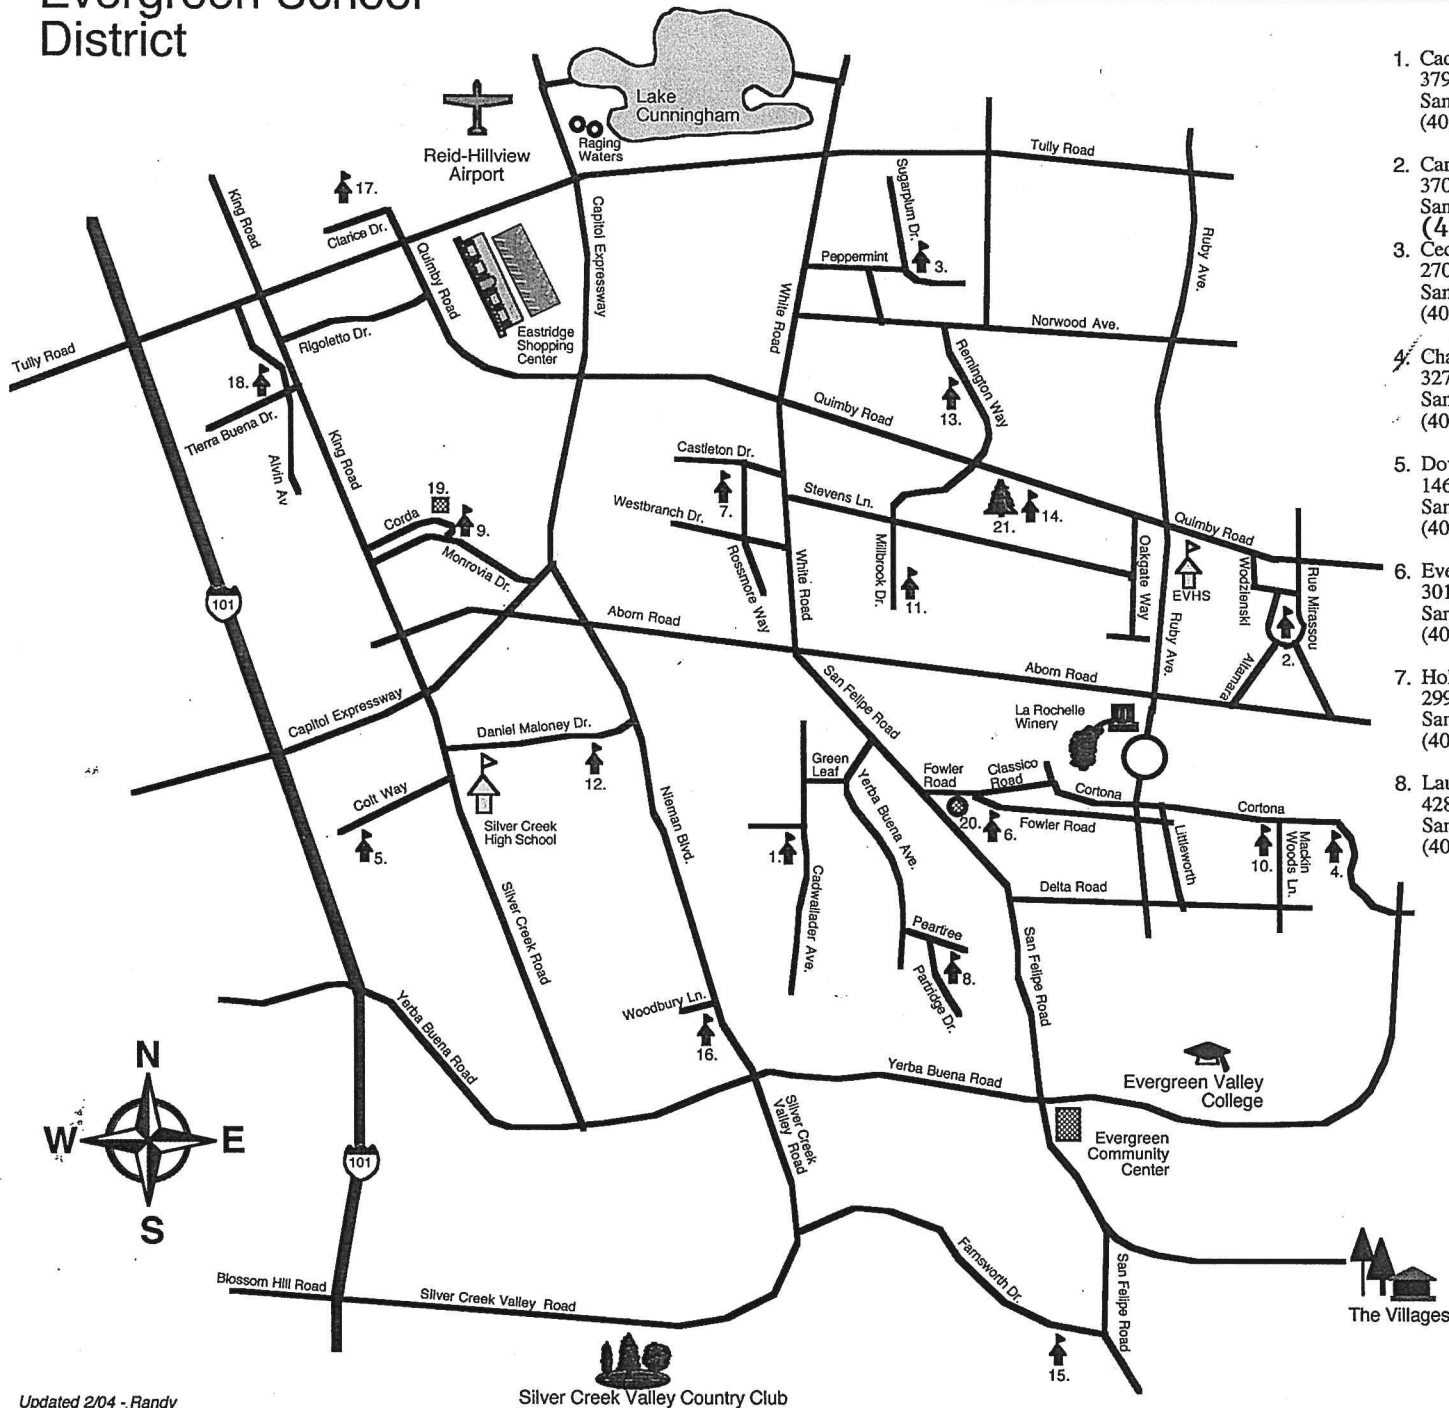

Evergreen School District

1. Cadwallader Elementary
3799 Cadwallader Road
San Jose, CA 95121
(408) 270-4950
2. Carolyn Clark Elementary
3701 Rue Mirassou
San Jose, CA 95148
(408) 223-4560
3. Cedar Grove Elementary
2702 Sugarplum Drive
San Jose, CA 95148
(408) 270-4958
4. Chaboya Middle School
3276 Cortona
San Jose, CA 95135
(408) 270-6900
5. Dove Hill Elementary
1460 Colt Way
San Jose, CA 95121
(408) 270-4964
6. Evergreen Elementary
3010 Fowler Road
San Jose, CA 95135
(408) 270-4966
7. Holly Oak Elementary
2995 Rossmore Way
San Jose, CA 95148
(408) 270-4975
8. Laurelwood Elementary
4280 Partridge Drive
San Jose, CA 95121
(408) 270-4983
9. Ley Va Middle School
1865 Monrovia Drive
San Jose, CA 95121
(408) 270-4992
10. Matsumoto Elementary
4121 Mackin Woods Lane
San Jose, CA 95135
(408) 223-4873
11. Millbrook Elementary
3200 Millbrook Drive
San Jose, CA 95148
(408) 270-6767
12. Montgomery Elementary
2010 Daniel Maloney Drive
San Jose, CA 95121
(408) 270-6718
13. Norwood Creek Elementary
3241 Remington Way
San Jose, CA 95148
(408) 270-6727
14. Quimby Oak Middle School
3190 Quimby Road
San Jose, CA 95148
(408) 270-6735
15. Silver Oak Elementary
5000 Farnsworth Drive
San Jose, CA 95138
(408) 223-4515
16. J.F. Smith Elementary
2220 Woodbury Road
San Jose, CA 95121
(408) 532-2150
17. **Katherine Smith**
2025 Clarice Drive
San Jose, CA 95122
(408) 270-6751
18. O.B. Whaley Elementary
2655 Alvin Avenue
San Jose, CA 95121
(408) 270-6759
19. Central Kitchen
2828 Corda Drive
San Jose, CA 95122
(408) 223-4500
20. Corporation Yard
2976 Fowler Road
San Jose, CA 95135
21. District Office
3188 Quimby Road
San Jose, CA 95148
(408) 270-6800